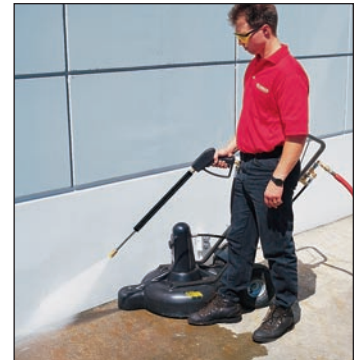

Holster-mounted wand makes for easy spot cleaning of hard-to-reach places

LANDA®
PARTS AND ACCESSORIES

Distributed by:

#30-585 Water Jet Specifications

- Recommended Operating Pressure: 2000 - 4000 PSI
- Recommended Water Volume: 2 - 5 GPM
- Maximum Allowable Water Temp: 190°F
- Cleaning Width: 22 inches
- Net Weight: 45 lbs.
- Dimensions:
  48"L x 22"W x 37"H

www.landa.com